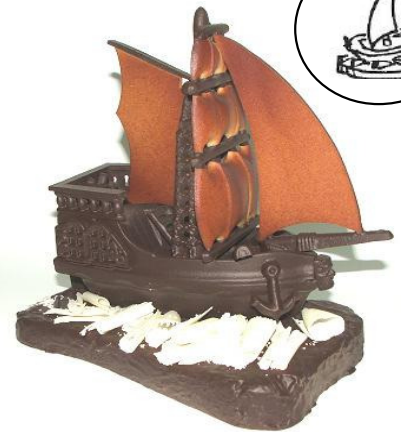

150 grs. / 130x80x140 mm.

Ref. 2261 SP

BOTE PASEO

350 grs. / 185x100x220 mm.

Ref. 2274 CP

BARCALERITA

175 grs. /

Ref. 2420 SP

350 grs. / 190x120x205 mm.

Ref. 2397 CP

LANCHA RAPID

500 grs. / 225x110x130 mm.

Ref. 2059 CP

JUNCO CHINO

600 grs. / 240x110x240 mm.

Ref. 2175 CP

DESTRUCTOR

400 grs. / 225x95x180 mm.

Ref. 2265 CP

GALEON GARFIO

700 grs. / 195x130x220

Ref. 2107 SP

BARCO GRUA

600 grs. / 265x135x165 mm.