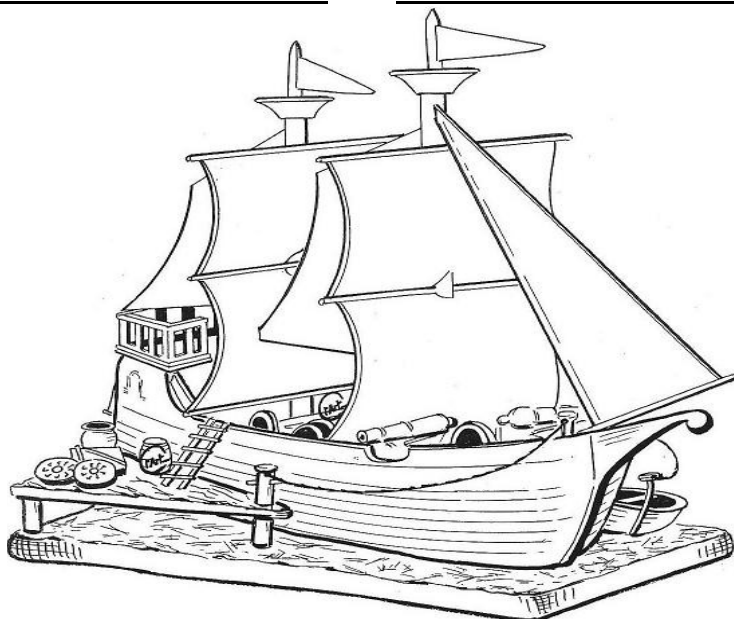

Ref. 2109 CP

PLANEADORA

450 grs. / 220x130x105 mm.

Ref. 2353 CP

GUARDACOSTAS

600 grs. / 1210x135x175 mm.

Ref. 2075 CP

GRAN CARABELA

3.000 grs./ 600x280x500 mm.

Ref. 2415

JUNCO PIRATA

2.000 grs. / 440x125x420 mm.

Ref. 2300

GALEON PETER PAN

4.150 grs./ 420x275x440 mm.