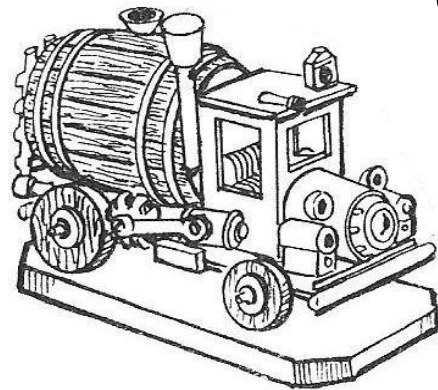

Ref. 2390 ☐ CP

CAMION BARRIL

1.350 grs. / 295x160x210 mm.