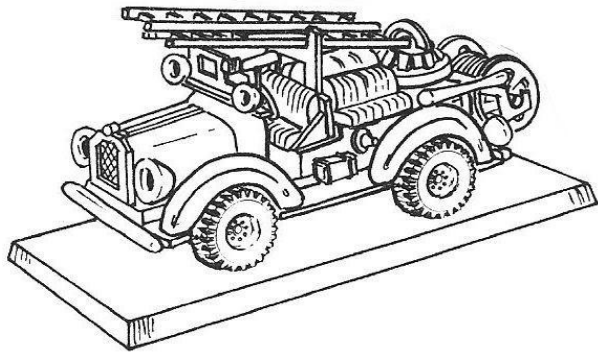

850 grs. / 260x130x185 mm.

Ref. 2398 SP

VESPA SIDECAR

800 grs. / 210x210x165 mm.

Ref. 2411 CP

COCHE CHIRINGUITO

1.350 grs. / 295x130x195 mm.

Ref. 2355 CP